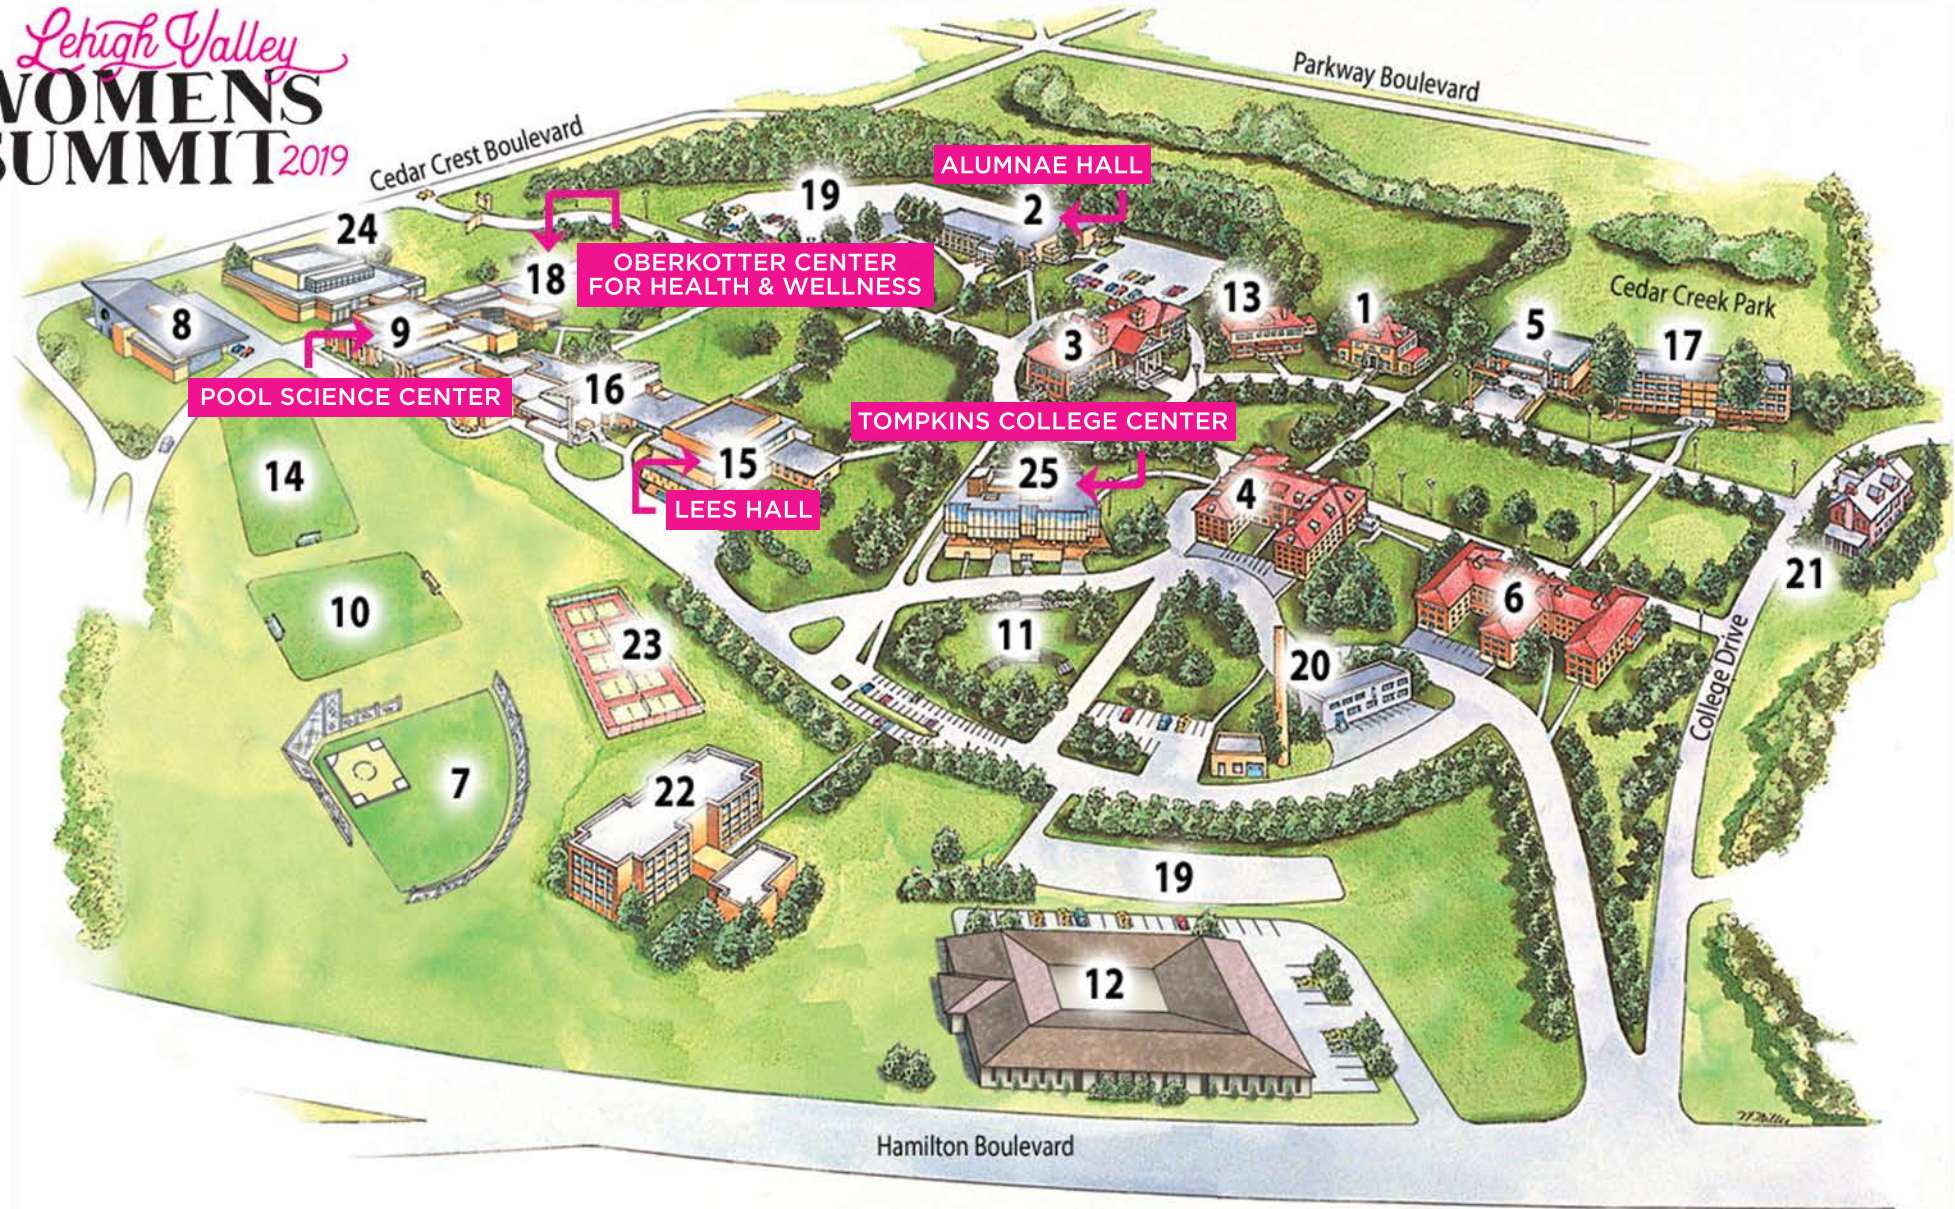

Lehigh Valley WOMEN'S SUMMIT 2019

- | | | |
|--|---|--|
| <ul style="list-style-type: none"> ★ 1 Allen House ★ 2 Alumnae Hall 3 Blaney Hall 4 Butz Hall 5 Cressman Library 6 Curtis Hall and Sigal Center for Business and Technology 7 Cynthia L. Blaschak Softball Field 8 Da Vinci Discovery Center of Science and Technology | <ul style="list-style-type: none"> ★ 9 Dorothy Rider Pool Science Center 10 Field Hockey Field 11 Greek Theater 12 Hamilton Boulevard Building 13 Hartzel Hall ★ 14 Lacrosse/Soccer Field ★ 15 Lees Hall 16 Miller Family Building 17 Moore Hall | <ul style="list-style-type: none"> ★ 18 Oberkotter Center for Health and Wellness 19 Parking Lot 20 Facilities/Security 21 President's Residence 22 Steinbright Hall 23 Tennis Courts 24 The Rodale Aquatic Center for Civic Health ★ 25 Tompkins College Center |
|--|---|--|